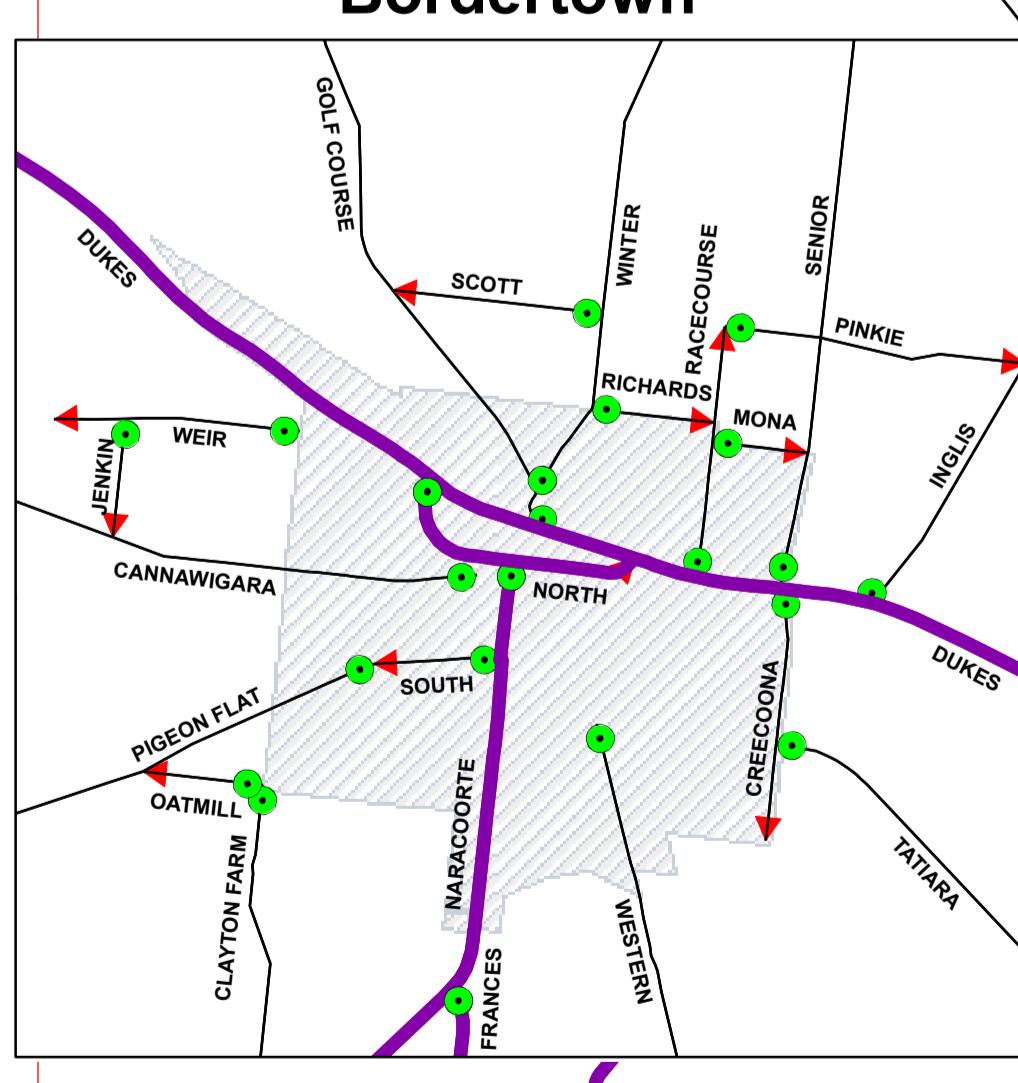

Tatiara District Council Rural Roads

Note:- Rural roads within urban/town addressing areas (as shown on the Plan) will retain their historical names used for urban addressing. Refer to local Council for details. Roads without rural addresses may not be shown on this map.

This plan reflects the Rural & State road names & road extents approved by the Tatiara District Council (Section 219 Local Government Act)

Road Tables

Legend

- State Roads
- Tatiara Rural Roads
- Tatiara Grid
- Tatiara Urban Addressing Areas
- Tatiara LGA

November 2011