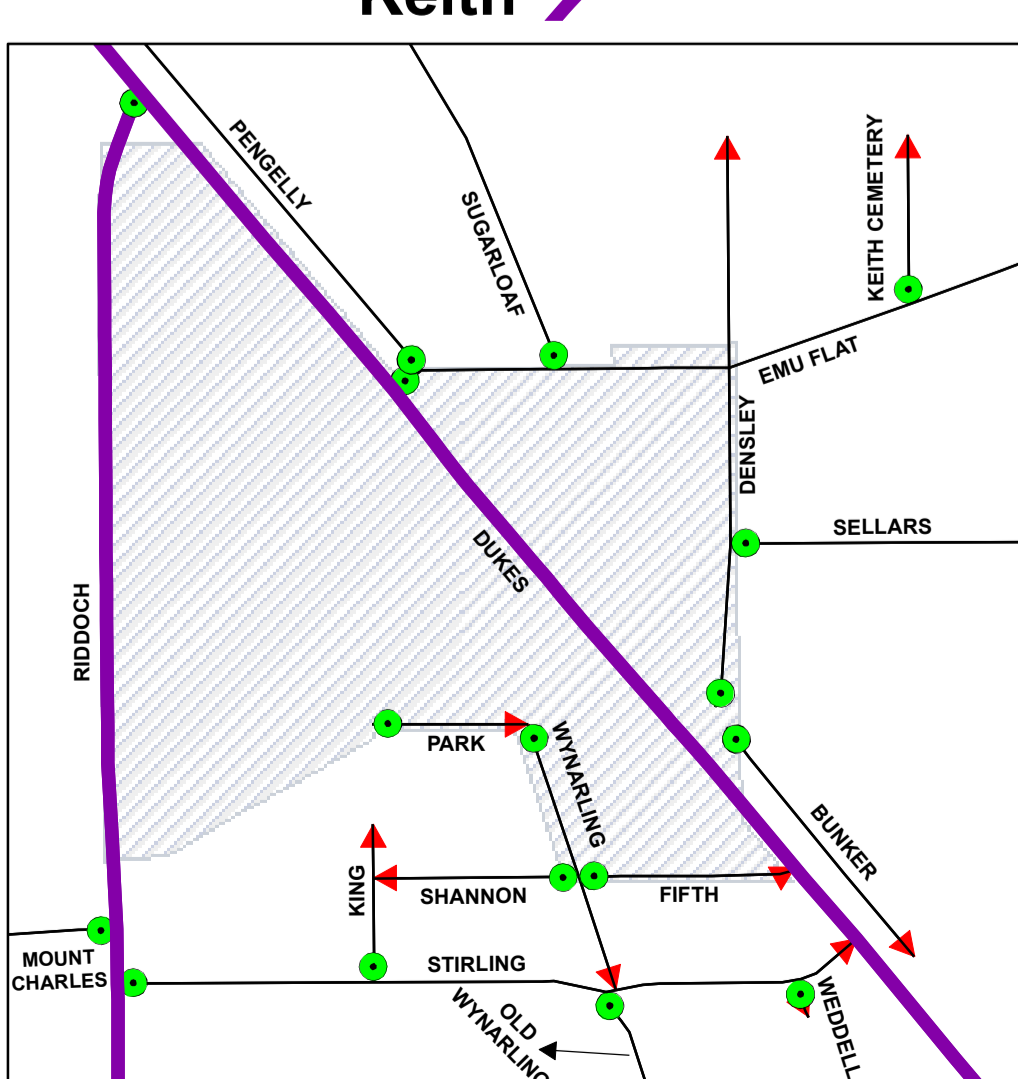

Tatiara District Council Rural Roads

Note:- Rural roads within urban/town addressing areas (as shown on the Plan) will retain their historical names used for urban addressing. Refer to local Council for details. Roads without rural addresses may not be shown on this map.

This plan reflects the Rural & State road names & road extents approved by the Tatiara District Council (Section 219 Local Government Act)

Road Tables

Legend

- State Roads
- Tatiara Rural Roads
- Tatiara Grid
- Tatiara Urban Addressing Areas
- Tatiara LGA

November 2011