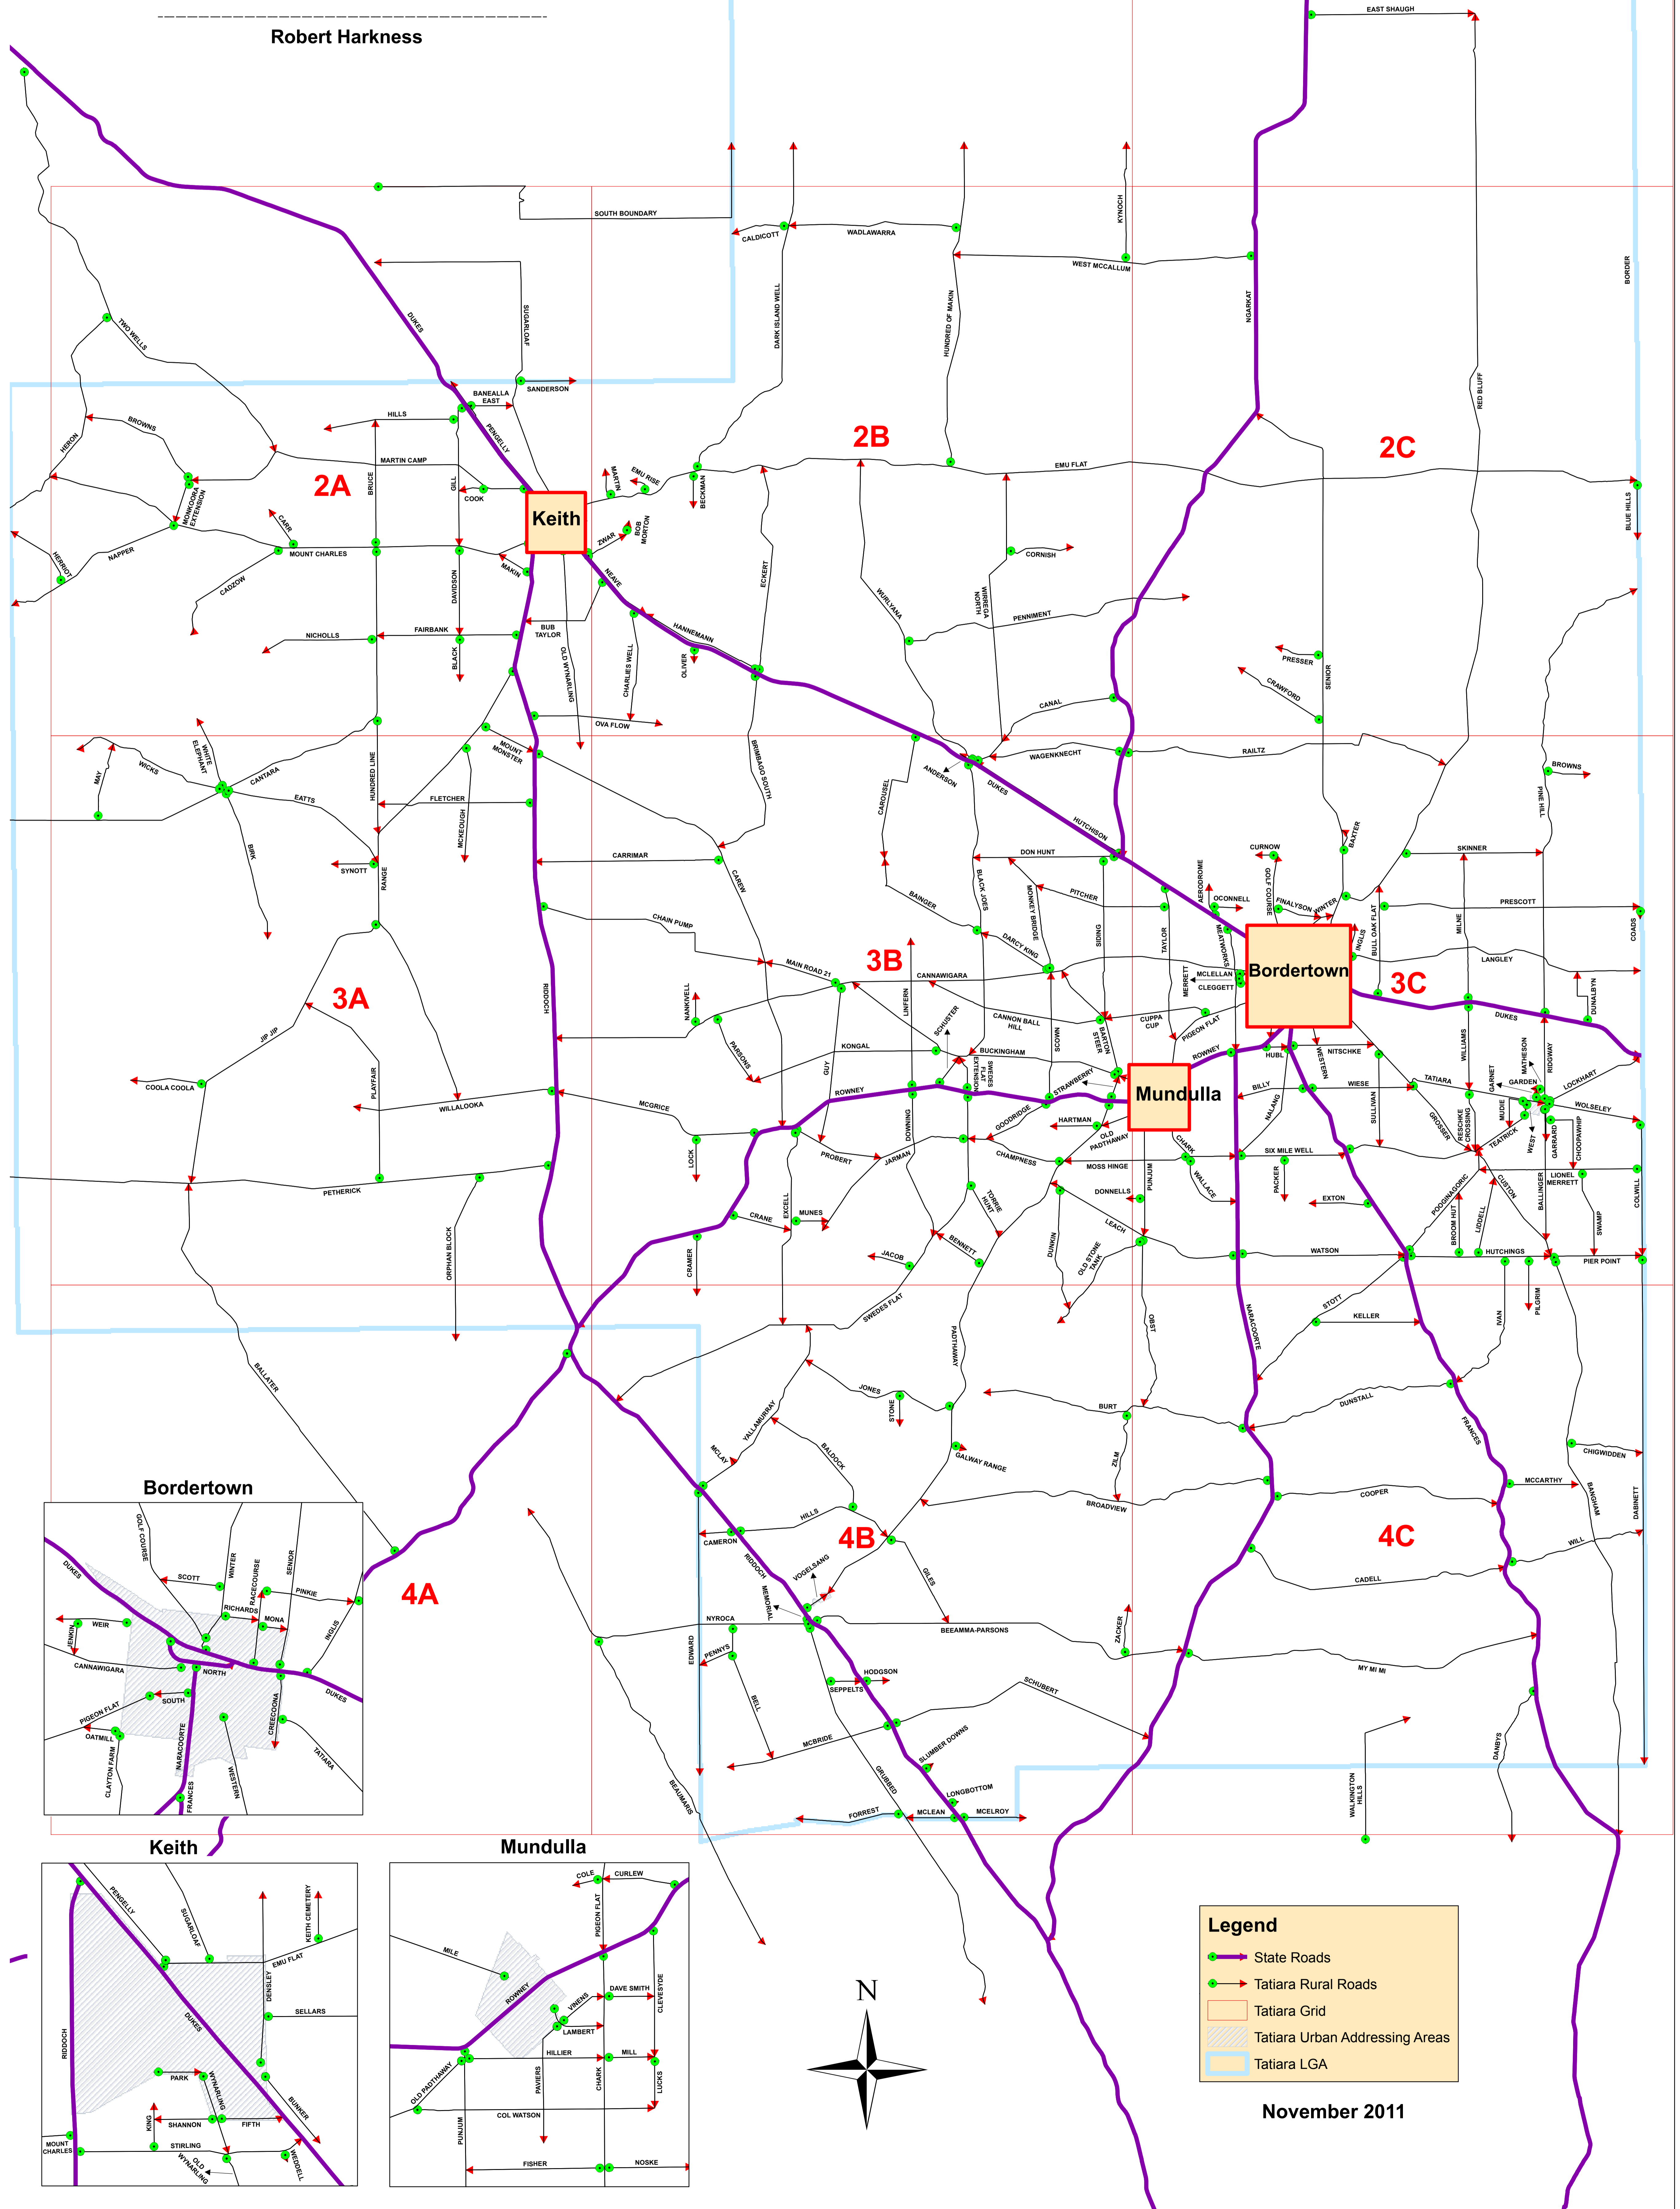

Tatiara District Council Rural Roads

Note:- Rural roads within urban/town addressing areas (as shown on the Plan) will retain their historical names used for urban addressing. Refer to local Council for details. Roads without rural addresses may not be shown on this map.

This plan reflects the Rural & State road names & road extents approved by the Tatiara District Council (Section 219 Local Government Act)

Road Tables

Legend

- State Roads
- Tatiara Rural Roads
- Tatiara Grid
- Tatiara Urban Addressing Areas
- Tatiara LGA

November 2011